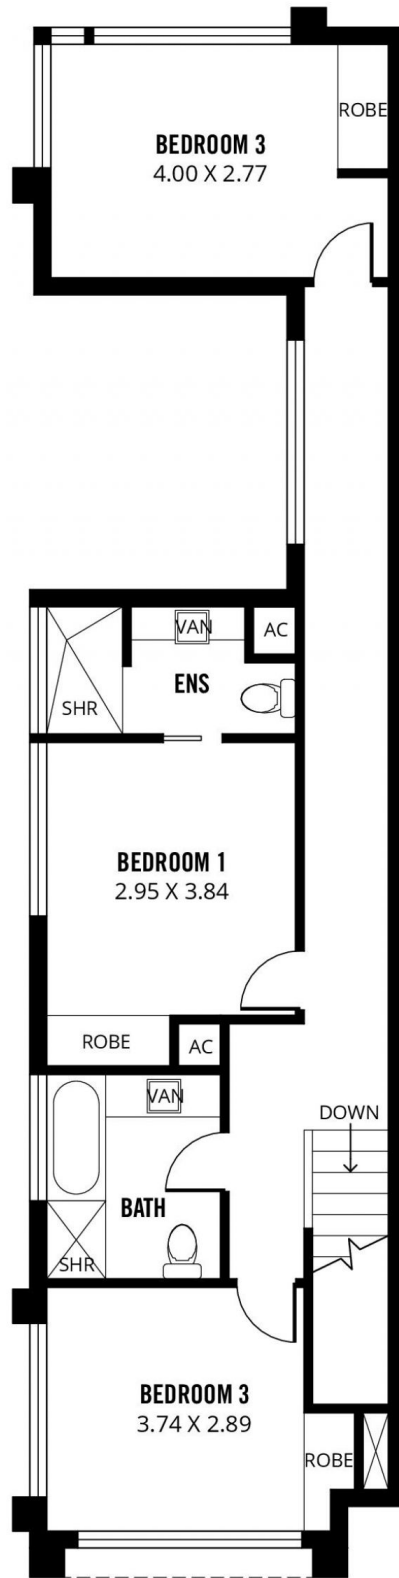

1D Fry Court Campbelltown SA

3 2 1

Expected Completion in September this year!

Looking for a forward-thinking home where your every comfort is anticipated, your every need met? Where style and substance collide and expansive, flowing spaces are complemented by a feature list of epic proportions? 1 Fry Court could be exactly what you're after. Step inside and take a look.

View : <https://www.sinova.com.au/sale/sa/north-north-east-suburbs/campbelltown/residential/townhouse/5770470>

Jarrod Leow
08 7080 5884

Stephen Ong
08 7080 5884

GROUND FLOOR PLAN

UPPER FLOOR PLAN

TOTAL

Living

Carport

Porch

Scale in metres. This drawing is for illustration purposes only. All measurements are approximate and details intended to be relied upon should be independently verified. Produced by **The Fotobase Group**

Scale in metres. This drawing is for illustration purposes only. All measurements are approximate and details intended to be relied upon should be independently verified. Produced by **The Fotobase Group**