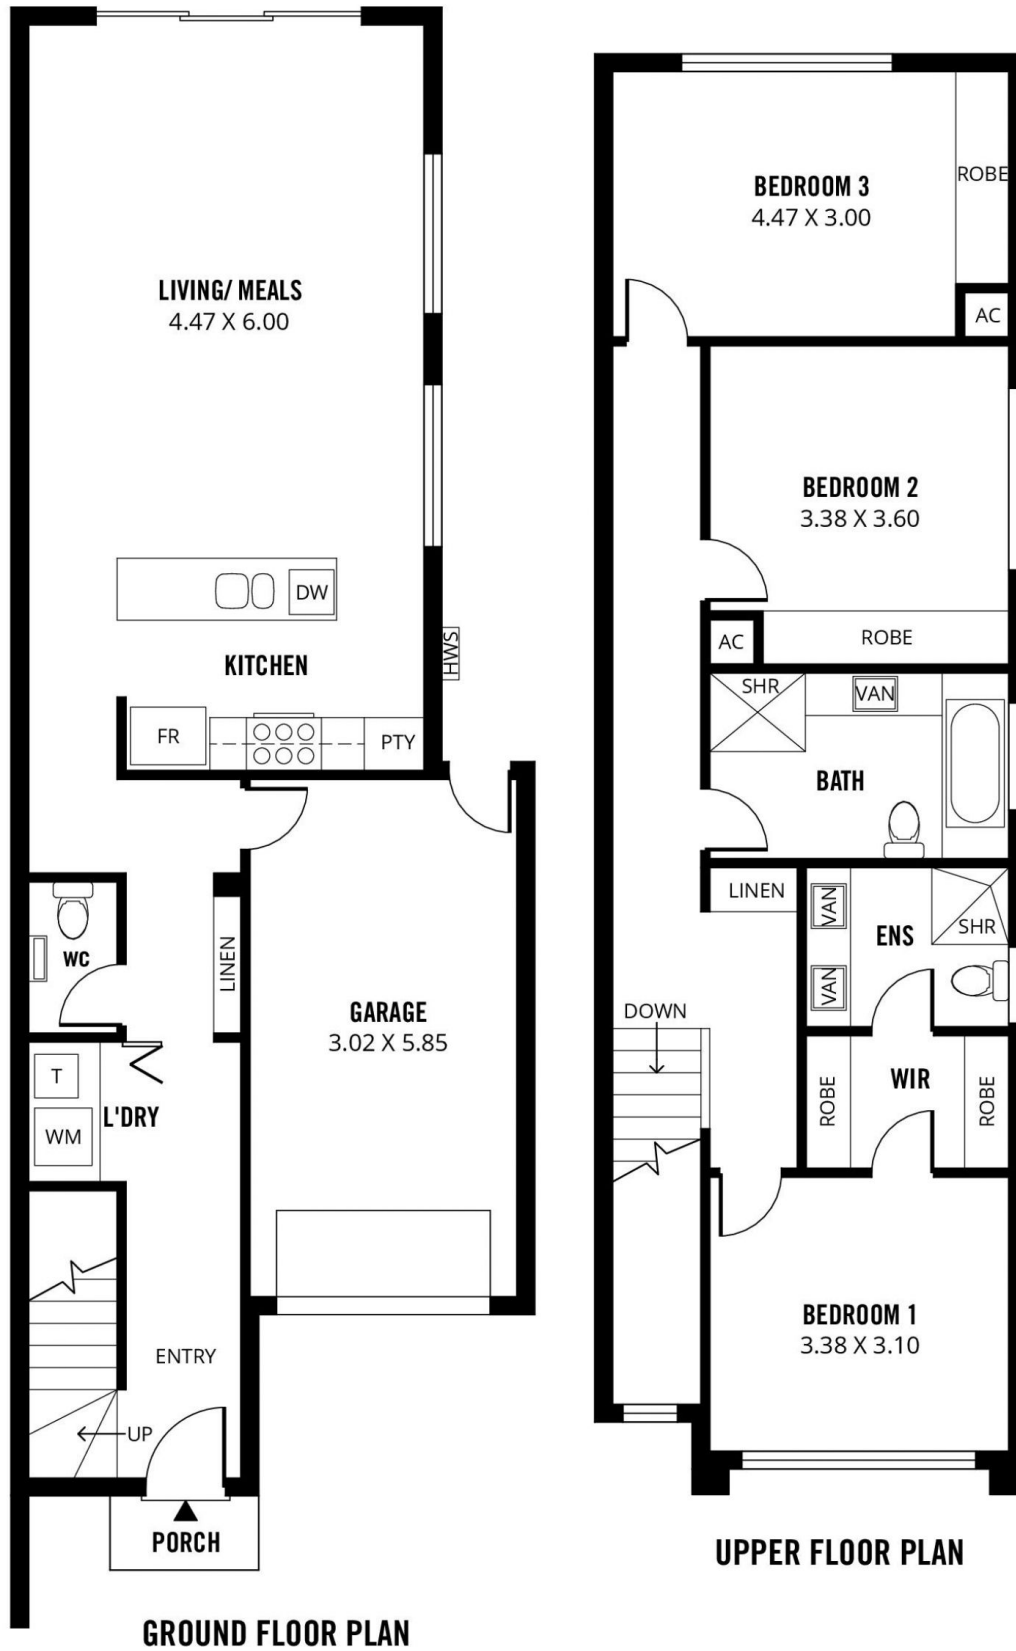

1D Fry Court Campbelltown SA

3 2 1

Expected Completion in September this year!

Looking for a forward-thinking home where your every comfort is anticipated, your every need met? Where style and substance collide and expansive, flowing spaces are complemented by a feature list of epic proportions? 1 Fry Court could be exactly what you're after. Step inside and take a look.

View : <https://www.sinova.com.au/sale/sa/north-north-east-suburbs/campbelltown/residential/townhouse/5770470>

Jarrod Leow
08 7080 5884

Stephen Ong
08 7080 5884

GROUND FLOOR PLAN

UPPER FLOOR PLAN

TOTAL

Living

Carport

Porch

Scale in metres. This drawing is for illustration purposes only. All measurements are approximate and details intended to be relied upon should be independently verified. Produced by **The Fotobase Group**

Scale in metres. This drawing is for illustration purposes only. All measurements are approximate and details intended to be relied upon should be independently verified. Produced by **The Fotobase Group**