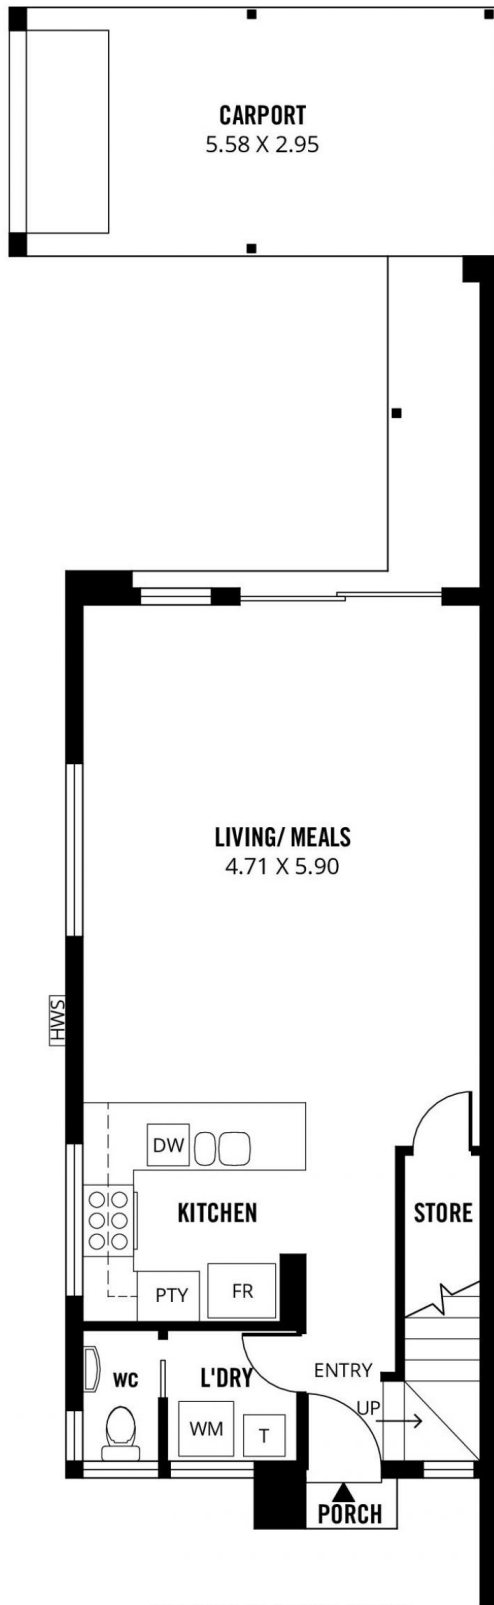

1D Fry Court Campbelltown SA

3 2 1

Expected Completion in September this year!

Looking for a forward-thinking home where your every comfort is anticipated, your every need met? Where style and substance collide and expansive, flowing spaces are complemented by a feature list of epic proportions? 1 Fry Court could be exactly what you're after. Step inside and take a look.

View : <https://www.sinova.com.au/sale/sa/north-north-east-suburbs/campbelltown/residential/townhouse/5770470>

Jarrod Leow
08 7080 5884

Stephen Ong
08 7080 5884

GROUND FLOOR PLAN

UPPER FLOOR PLAN

TOTAL

Living

Carport

Porch

Scale in metres. This drawing is for illustration purposes only. All measurements are approximate and details intended to be relied upon should be independently verified. Produced by **The Fotobase Group**

Scale in metres. This drawing is for illustration purposes only. All measurements are approximate and details intended to be relied upon should be independently verified. Produced by **The Fotobase Group**