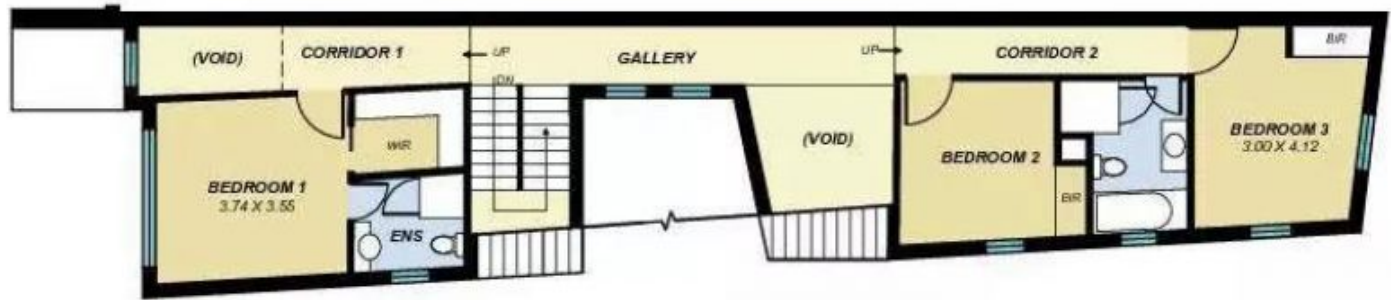

FIRST FLOOR

GROUND FLOOR

Area	m <sup>2</sup>
Ground Floor Living	68.32
First Floor Living	66.26
Voids	3.00
Garage & Store	25.20
Portico	2.97
Patio	7.54
<b>Total</b>	<b>173.29</b>

**GROUND FLOOR PLAN**

**FIRST FLOOR PLAN**

<b>Area</b>	<b>m<sup>2</sup></b>
<b>Ground Floor Living</b>	80.90
<b>First Floor Living</b>	99.42
<b>Garage</b>	22.17
<b>Portico</b>	2.62
<b>Court</b>	9.95
<b>Total</b>	215.06