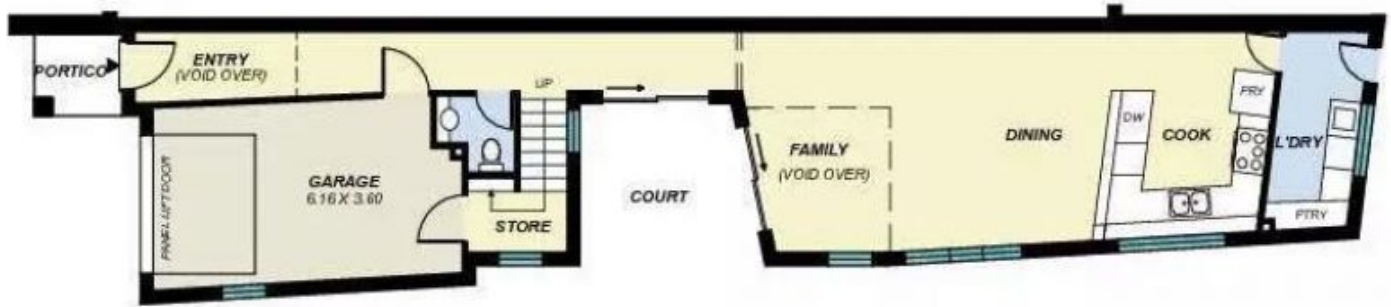

FIRST FLOOR

GROUND FLOOR

Area	m <sup>2</sup>
Ground Floor Living	68.32
First Floor Living	66.26
Voids	3.00
Garage & Store	25.20
Portico	2.97
Patio	7.54
<b>Total</b>	<b>173.29</b>

**GROUND FLOOR PLAN**

**FIRST FLOOR PLAN**

<b>Area</b>	<b>m<sup>2</sup></b>
<b>Ground Floor Living</b>	80.90
<b>First Floor Living</b>	99.42
<b>Garage</b>	22.17
<b>Portico</b>	2.62
<b>Court</b>	9.95
<b>Total</b>	215.06