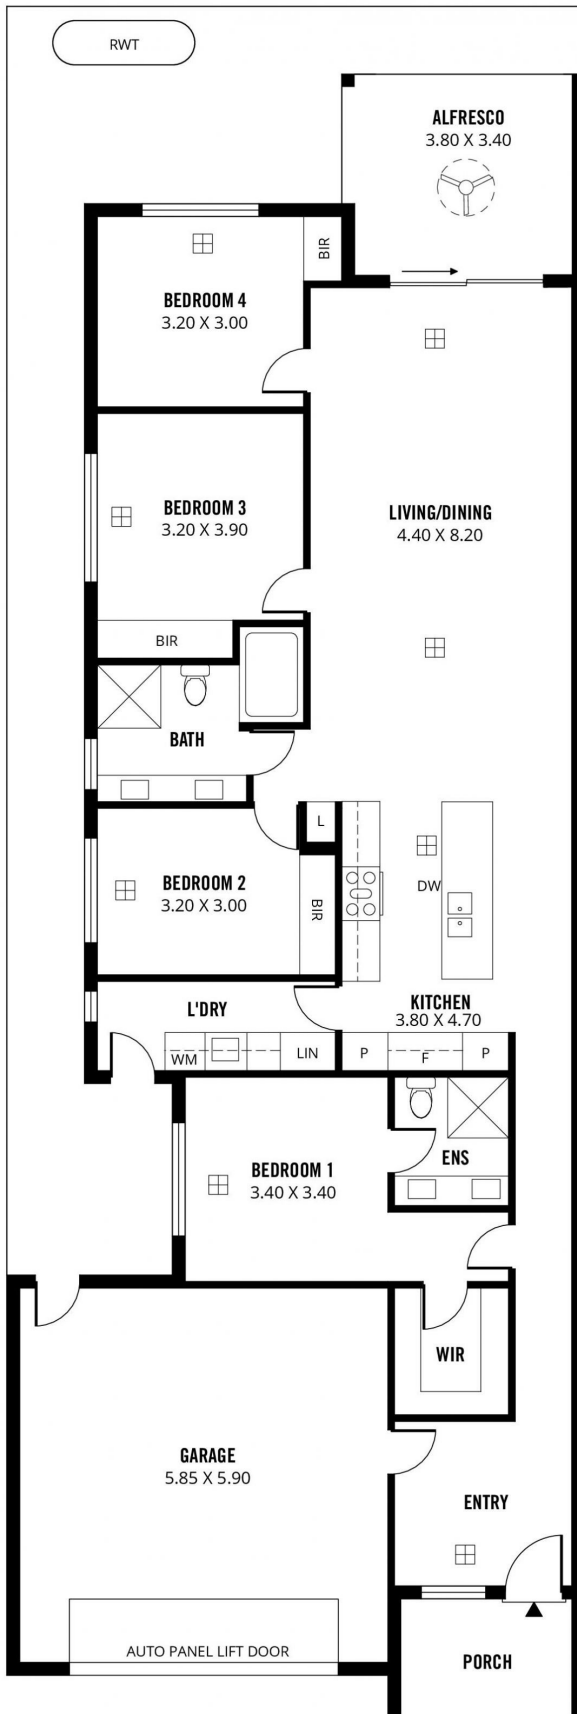

The seamlessly flowing floorplan resonates with a high design ethic, effortlessly incorporating four bedrooms, two bathrooms and sprawling open-plan living. Proudly sitting in one of Adelaide's most prestigious suburbs, this is an area prized for its exceptional school zones and easy access to everything you need.

Combine that with these luxurious features and you have a breathtaking, unmissable opportunity:

Price : \$ 1,100,000
Land Size : 254 sqm
View : <https://www.sinova.com.au/sale/sa/eastern-suburbs/marryatville/residential/house/7514754>

Stephen Ong
08 7080 5884

Chea Chee Tan
0405 018 873

211m²
TOTAL

154m²
Living

13m²
Alfresco

38m²
Garage

6m²
Porch