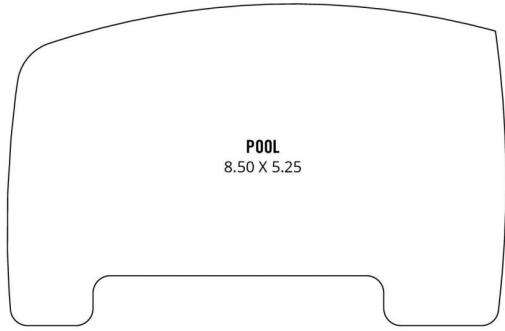

Extensive covered verandas provide plenty of shaded area

Land Size : 770 sqm

View : <https://www.sinova.com.au/lease/sa/western-beachside-suburbs/west-beach/residential/house/7783787>

David Deng
08 7080 5884

Hannah Wong
08 7080 5884

Scale in metres. This drawing is for illustration purposes only. All measurements are approximate and details intended to be relied upon should be independently verified.

Produced by **The Fotobase Group**