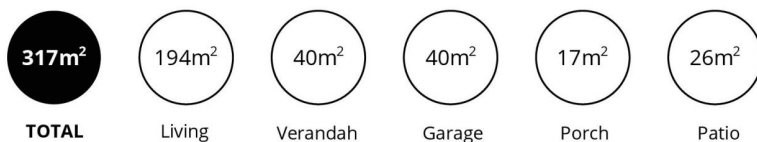

Extensive covered verandas provide plenty of shaded area

Land Size : 770 sqm

View : <https://www.sinova.com.au/lease/sa/western-beachside-suburbs/west-beach/residential/house/7783787>

David Deng
08 7080 5884

Hannah Wong
08 7080 5884

Scale in metres. This drawing is for illustration purposes only. All measurements are approximate and details intended to be relied upon should be independently verified.

Produced by **The Fotobase Group**