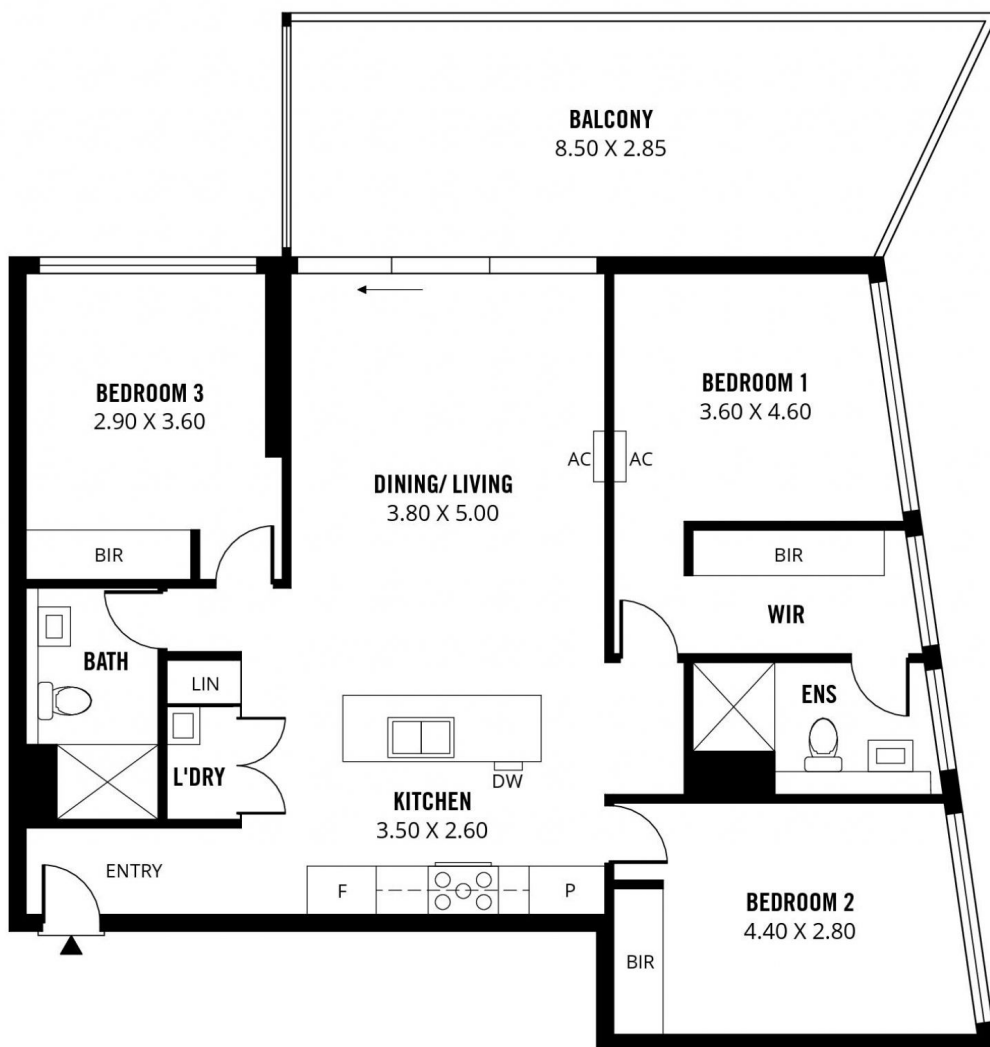

This high-rise luxury apartment offers a plethora of desirable features to elevate your urban living experience. From the moment you step into the sleek lobby, you'll be greeted by the elegance and sophistication that permeates every corner of the building. The expansive windows provide breathtaking views of the city skyline, bathing the living spaces in natural light. The 24-square-meter tiled balcony, featuring glass rails, offers an expansive outdoor entertainment area with approximately 270-degree serene

[For full version visit the website](https://www.sinova.com.au)

<https://www.sinova.com.au>

(NOT IN ACTUAL POSITION)

**TOTAL**

Living

Balcony

Carpark

Scale in metres. This drawing is for illustration purposes only. All measurements are approximate and details intended to be relied upon should be independently verified. Produced by **The Fotobase Group**